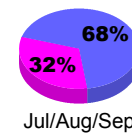

Gender Comparison 2012-2013

Jan/Feb/Mar

Male

Female