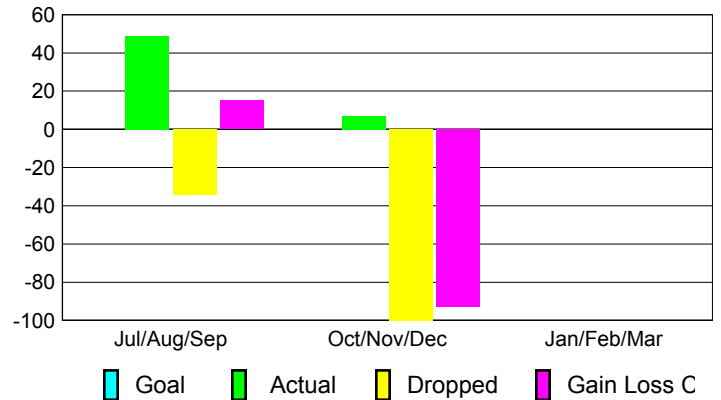

### YTD Status Quo Clubs 2012-2013

Status Quo Clubs Compared to Status Quo Members

## MEMBERSHIP

Membership Results  
2012-2013

Membership  
2011-2012

Month	Net Memb Goal	Actual New Memb	Actual Dropped Memb	Gain/Loss of Memb	Gain/Loss of Memb
Jul/Aug/Sep		49	-34	15	89
Oct/Nov/Dec		7	-100	-93	-13
Jan/Feb/Mar					5
<b>Totals</b>		<b>56</b>	<b>-134</b>	<b>-78</b>	<b>81</b>

### Membership Results 2012-2013

Goal, New, Dropped, Gain/Loss

### Comparison of Membership Gain/Loss

Current Year Compared to the Previous Year