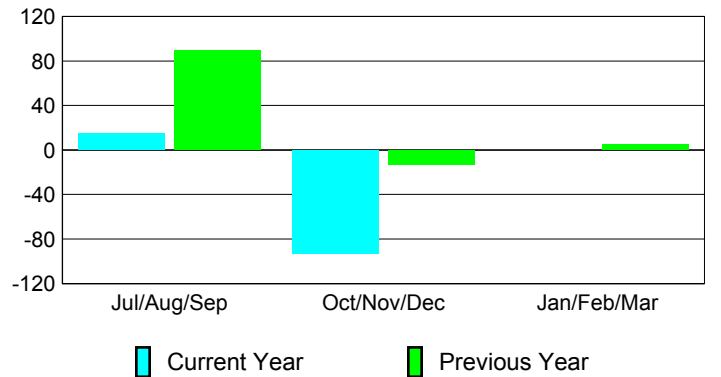

Gender Comparison 2012-2013

Jan/Feb/Mar

Male

Female