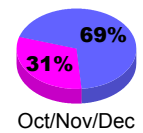

Gender Comparison 2012-2013

Jan/Feb/Mar

Male

Female