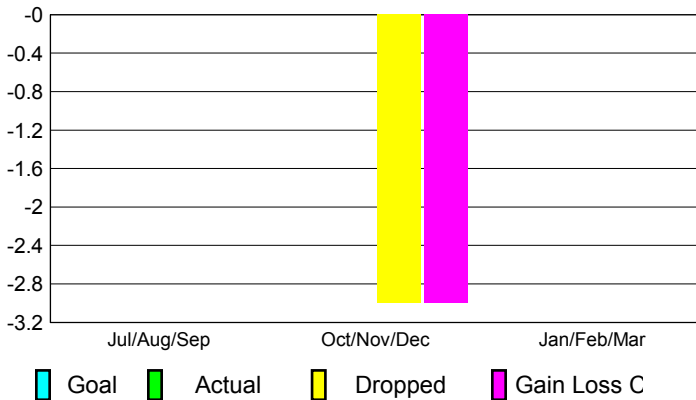

## CLUBS

Club Results  
2012-2013

Clubs  
2011-2012

Month	New Club Goal	Actual New Clubs	Actual Dropped Clubs	Gain/Loss of Clubs	Gain/Loss of Clubs
Jul/Aug/Sep		0	0	0	0
Oct/Nov/Dec		0	-3	-3	0
Jan/Feb/Mar					0
<b>Totals</b>		<b>0</b>	<b>-3</b>	<b>-3</b>	<b>0</b>

### Club Results 2012-2013

Goal, New, Dropped, Gain/Loss

### Comparison of Club Gain/Loss

Current Year Compared to the Previous Year